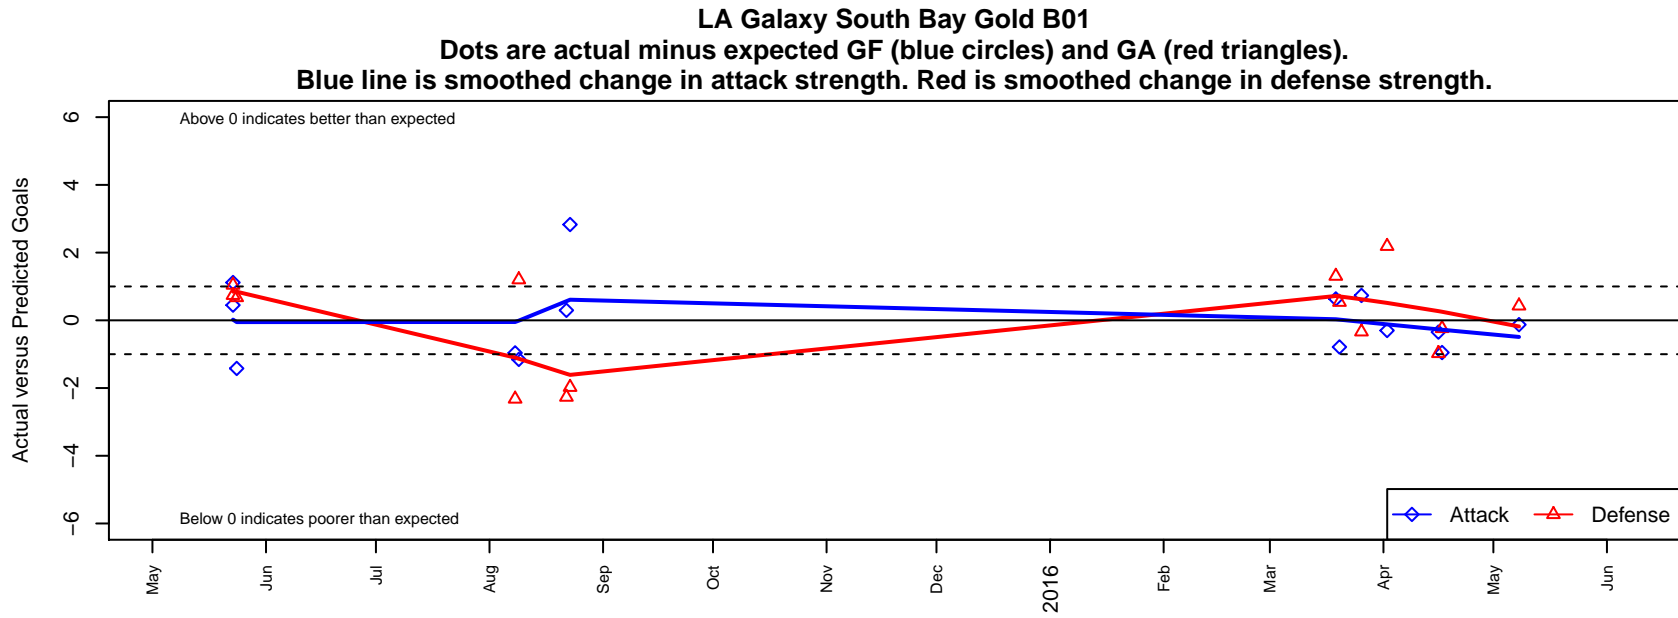

# LA Galaxy South Bay Gold B01

Los Angeles, CAS  
B01 total strength=1439  
attack=13.89 defense=6.05

alt names used:  
LA GALAXY SB GOLD (CAS)  
L A Galaxy South Bay Gold

Venues played:  
2015 Cerritos Memorial Cup 2015 Nike Flight L  
2015 FWRL CAS B01

**attack and defense variance (black dot)  
relative to other teams  
and top 10 in region**

**attack and defense rating  
relative to others at age  
and all opponents in last 13 months**

**attack and defense rating  
relative to others at age  
and all opponents in last 13 months**

**Performance relative to 13 month average**

**Performance relative to 13 month average**

Distribution of opponents  
 Red = Lose zone, Blue = Win zone, Green = Even  
 Black line separates win/lose zones